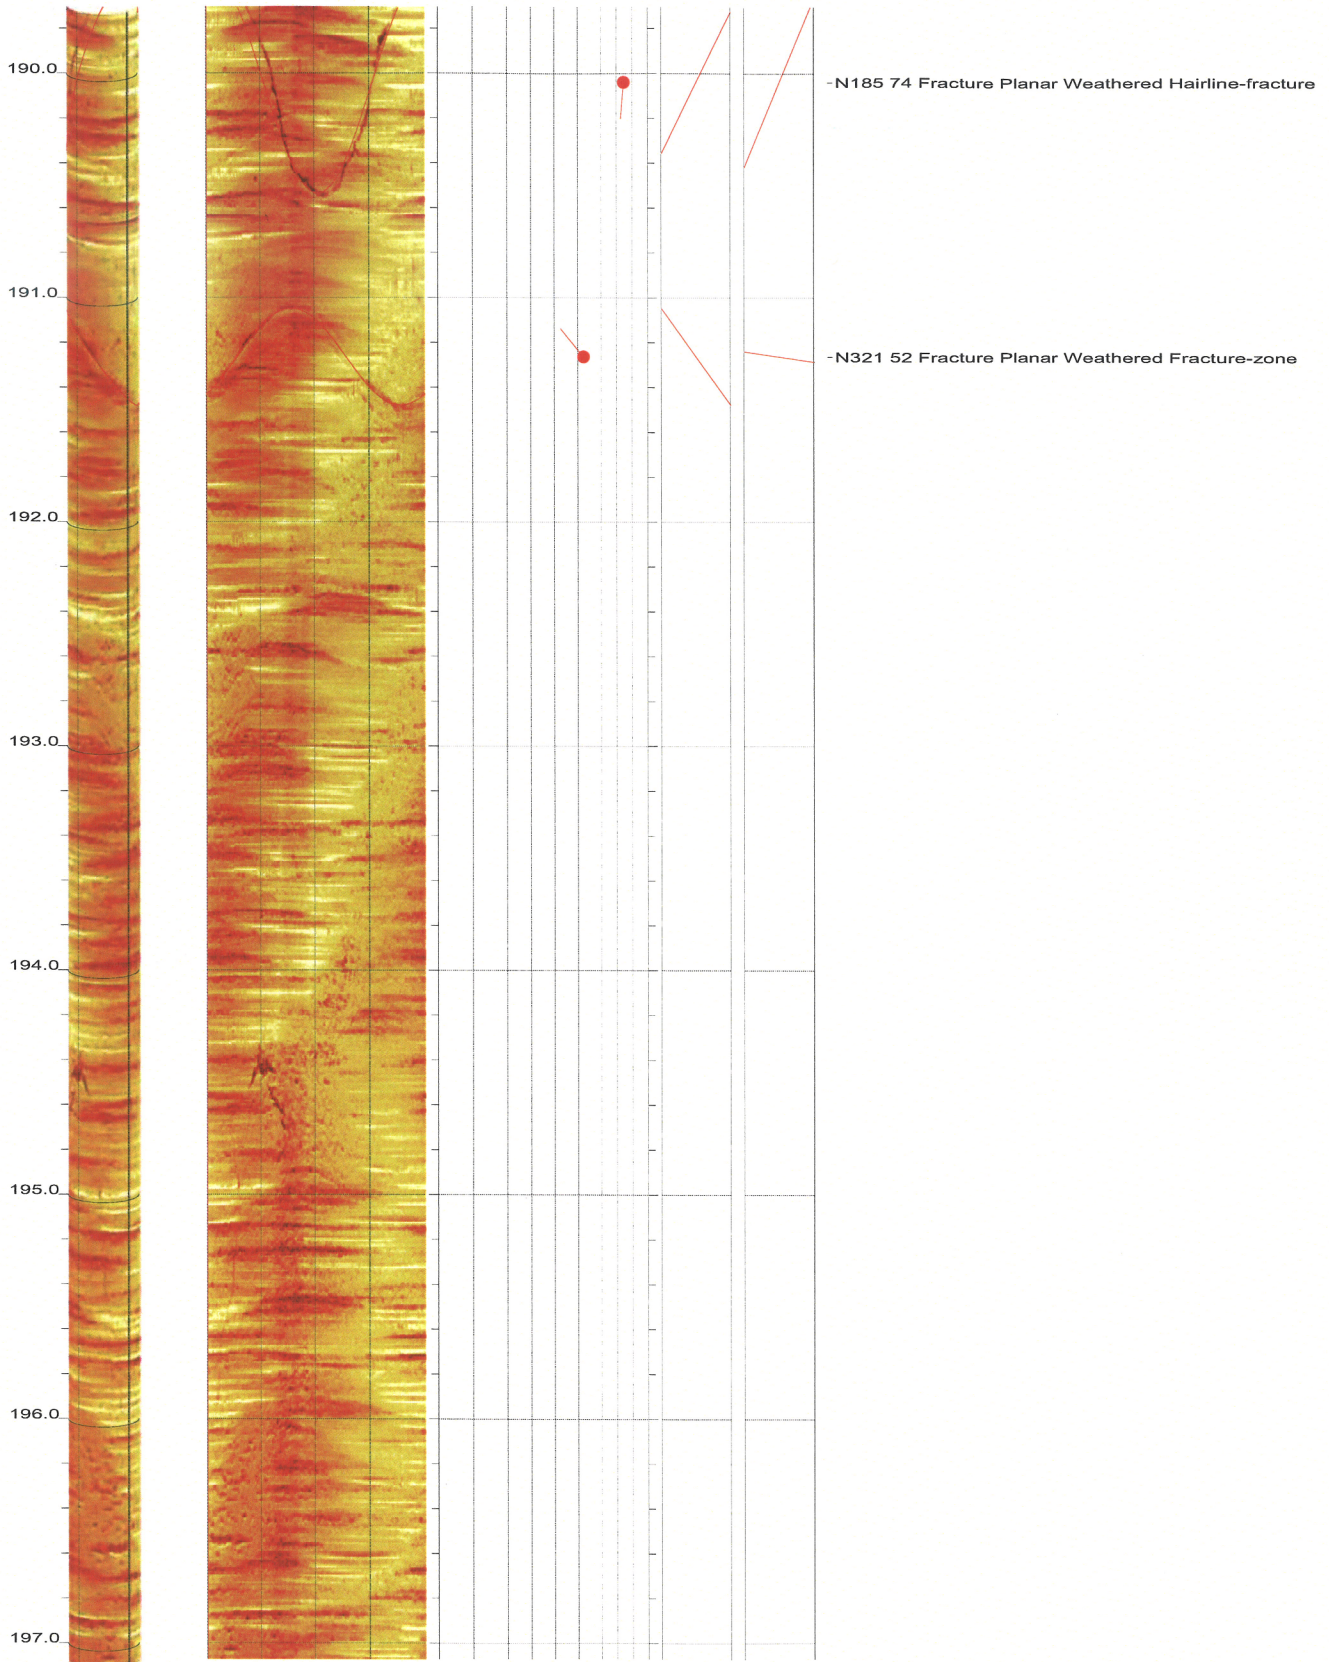

North Anna COL Boring B-901 Acoustic Televiewer Dips Sheet 21 of 36

North Anna COL Boring B-901 Acoustic Televiewer Dips Sheet 22 of 36

North Anna COL Boring B-901 Acoustic Televiewer Dips Sheet 23 of 36

North Anna COL Boring B-901 Acoustic Televiewer Dips Sheet 24 of 36