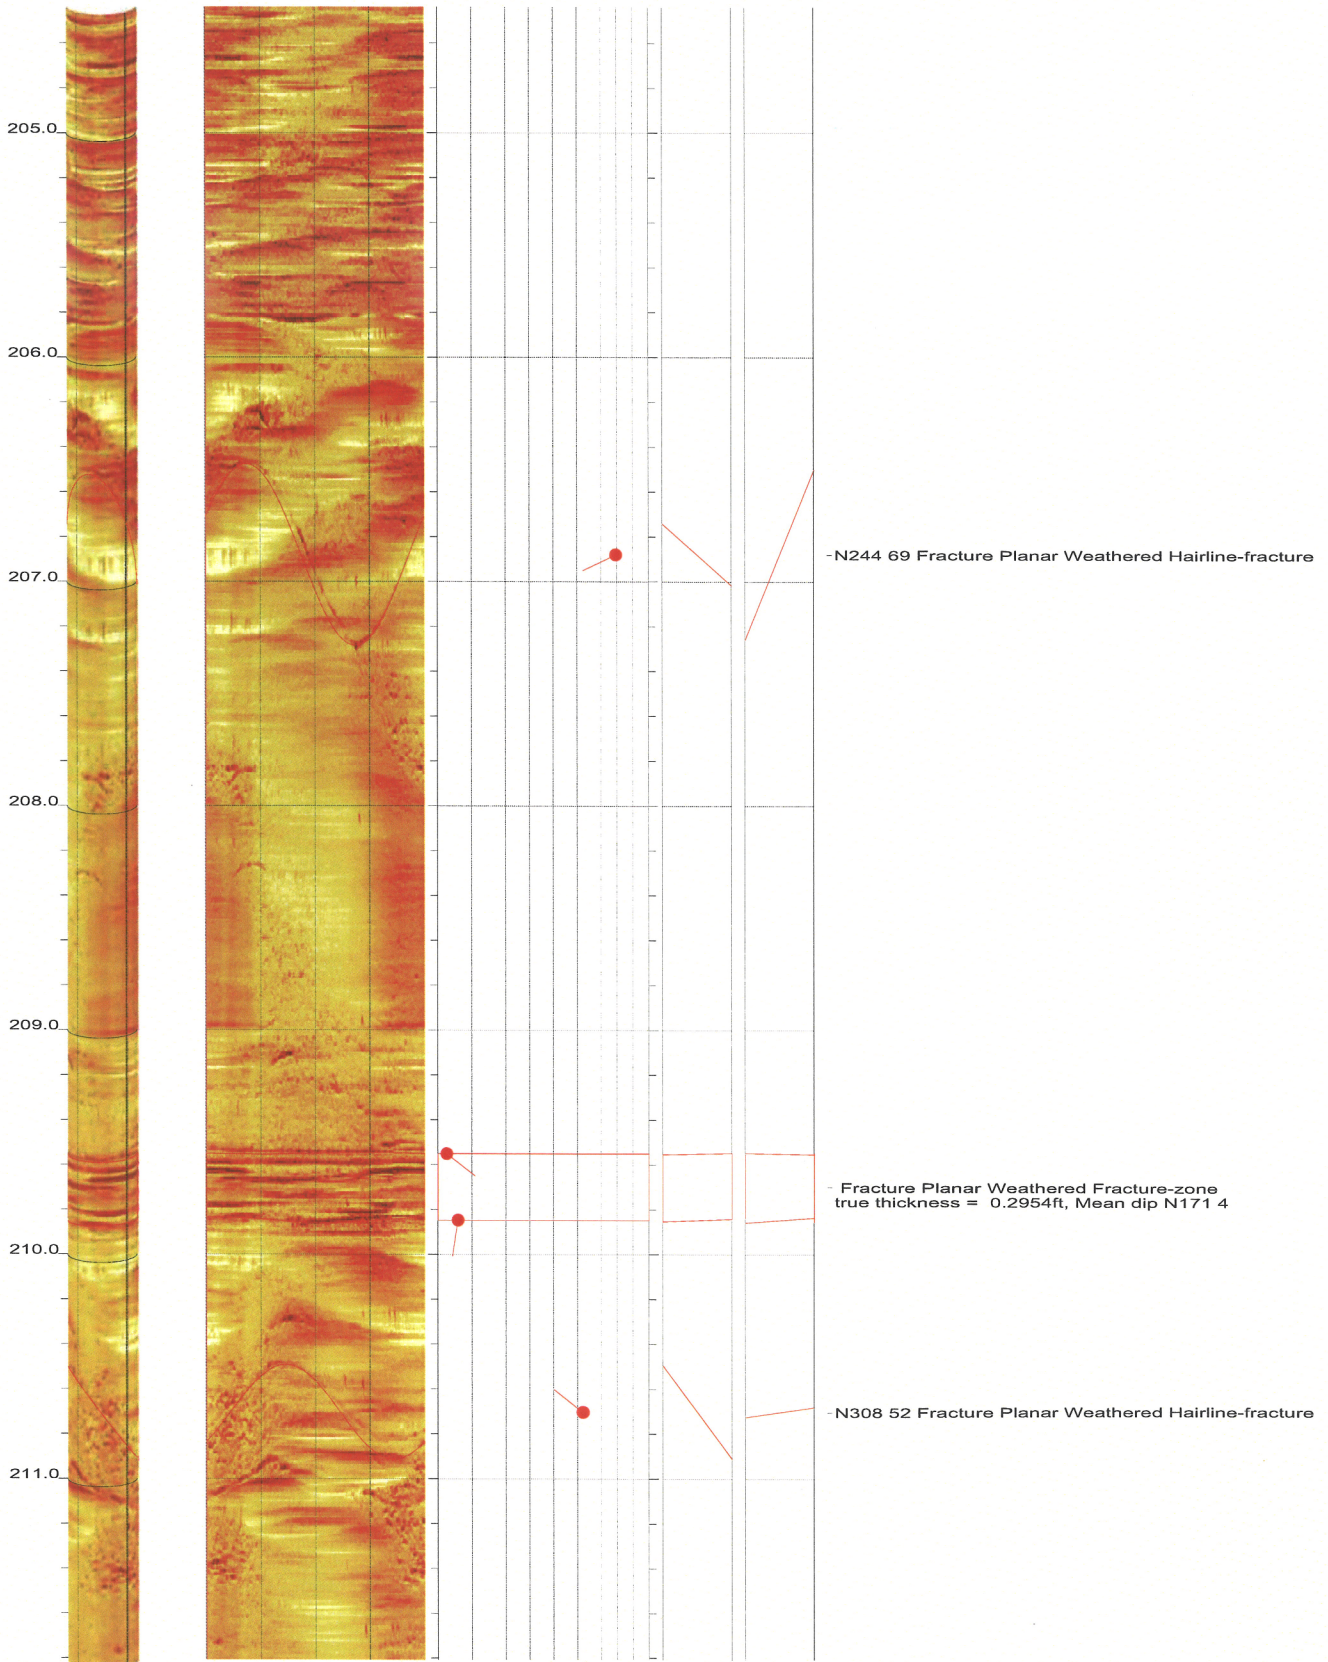

North Anna COL Boring B-901 Acoustic Televiewer Dips Sheet 21 of 36

North Anna COL Boring B-901 Acoustic Televiewer Dips Sheet 22 of 36

North Anna COL Boring B-901 Acoustic Televiewer Dips Sheet 23 of 36

North Anna COL Boring B-901 Acoustic Televiewer Dips Sheet 24 of 36