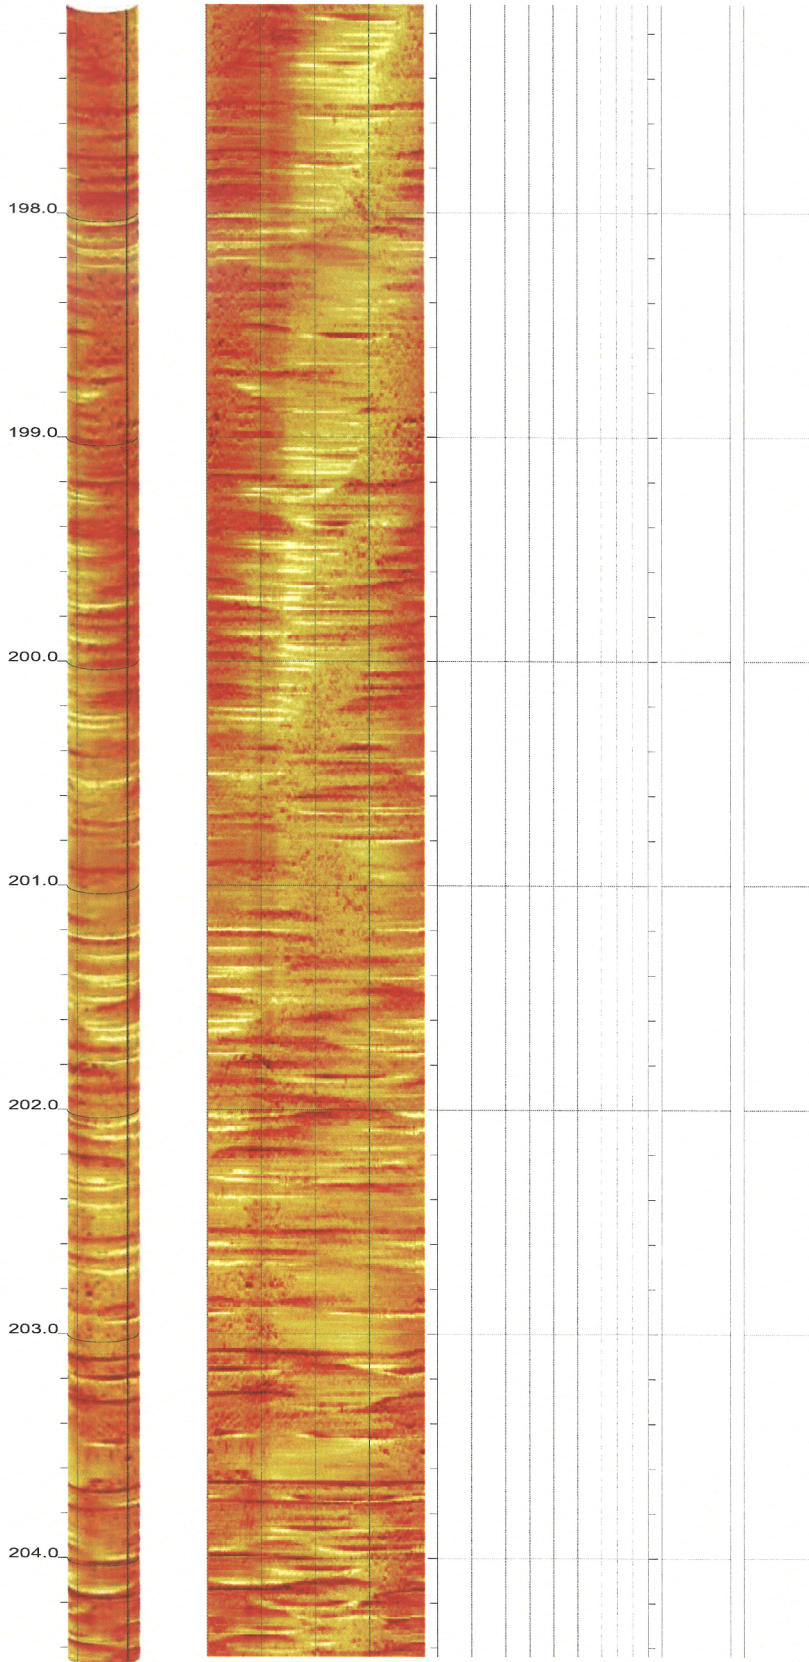

North Anna COL Boring B-901 Acoustic Televiewer Dips Sheet 21 of 36

North Anna COL Boring B-901 Acoustic Televiewer Dips Sheet 22 of 36

North Anna COL Boring B-901 Acoustic Televiewer Dips Sheet 23 of 36

North Anna COL Boring B-901 Acoustic Televiewer Dips Sheet 24 of 36